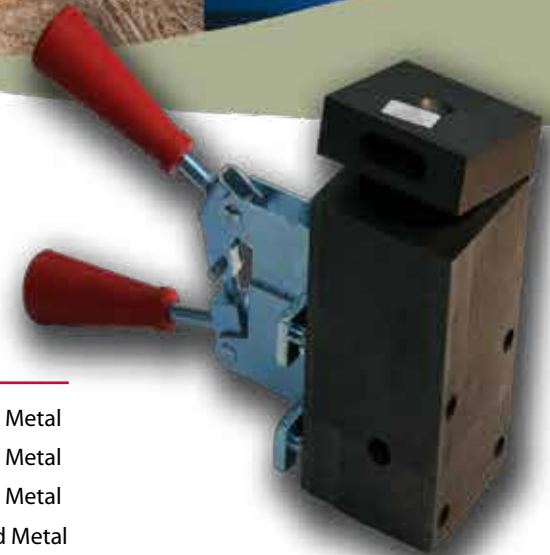

SAME DAY SERVICE

(Grounding Market)

JUST LIKE HAVING IT ON THE SHELF

MOLDS

M-203	M-443	M-588	M-2540
M-206	M-503	M-588-S	M-2707
M-208	M-503-S	M-590	M-2781-S
M-221	M-506	M-591	M-5059
M-223	M-508	M-593	M-5105
M-223-S	M-516	M-630-S	M-5415-S
M-228	M-518	M-645	M-5472
M-232	M-545	M-647	M-6199
M-235	M-545-S	M-1276-S	M-6199-S
M-236	M-547	M-1313	M-6618-S
M-241	M-548	M-1313-S	M-8718
M-243	M-549	M-1322	M-8833
M-244	M-550	M-1331	M-9021
M-246	M-556-S	M-1587	M-9233
M-247	M-559	M-1588	M-9233-S
M-280	M-560	M-1596	
M-434	M-561	M-2189	

SINGLE SHOTS

- M-2006
- M-2008
- M-2012
- M-2013
- M-2014
- M-2015
- M-2017
- M-2018
- M-2021
- M-2027
- M-2029
- M-2032
- M-2107

WELD METAL

#15 Standard Weld Metal	#65 EZ Lite Remote Weld Metal
#25 Standard Weld Metal	#45 EZ Lite Remote Weld Metal
#32 Standard Weld Metal	#90 EZ Lite Remote Weld Metal
#45 Standard Weld Metal	#115 EZ Lite Remote Weld Metal
#65 Standard Weld Metal	#150 EZ Lite Remote Weld Metal
#90 Standard Weld Metal	#200 EZ Lite Remote Weld Metal
#115 Standard Weld Metal	#250 EZ Lite Remote Weld Metal
#150 Standard Weld Metal	
#200 Standard Weld Metal	
#250 Standard Weld Metal	
#500 Standard Weld Metal	

4PM
CENTRAL STANDARD
TIME

Call Today Ship Today!

*SDS is not a guaranteed service.