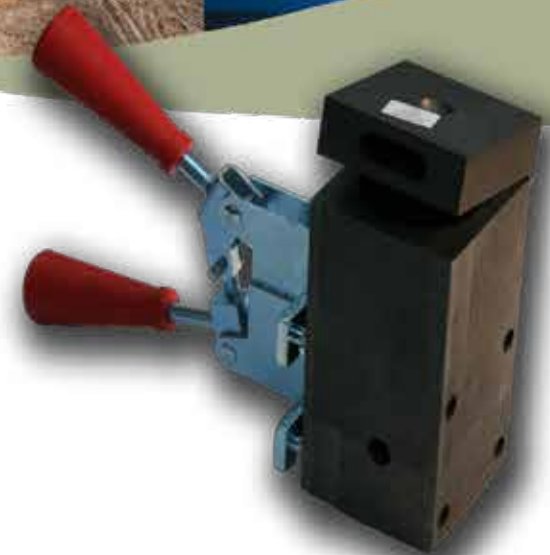

4PM
CENTRAL STANDARD
TIME

Call Today Ship Today!

*SDS is not a guaranteed service.

SAME DAY SERVICE

(Grounding Market)

JUST LIKE HAVING IT ON THE SHELF

ACCESSORIES

B-106 Handle Clamp	1/8" x 1" Offset Copper Lug 2 Hole
B-106 Vertical Handle Clamp	1/4" x 1" Offset Copper Lug 1 Hole
Mini-Handle Clamp	1/4" x 1" Offset Copper Lug 2 Hole
Flint Ignitors	1/4" x 1 1/2" Offset Copper Lug 1 Hole
Steel Disc	1/4" x 1 1/2" Offset Copper Lug 2 Hole
Mold Cleaner	TIN PLATED STRAIGHT LUG
Natural Bristle Brush	EZ-LITE IGNITOR
Shim Stock	EZ LITE REMOTE UNIT WITH
1 lb Packing Material	EZ LITE REMOTE STARTER KIT
Ceramic Fiber Packing	Single Shot Graphite Adapter
1/8" x 1" Offset Copper Lug 1 Hole	6 ft Cable Assembly for Remote

GROUND BARS BUS BARS

CB14412JK	TCB14210P
CB14210P	TCB14210PK
CB14210PK	TCB14212P
CB14212P	TCB14212PK
CB14212PK	TCB14412M
CB14412M	TCB14412MK
CB14412MK	

4PM
CENTRAL STANDARD
TIME

Call Today Ship Today!